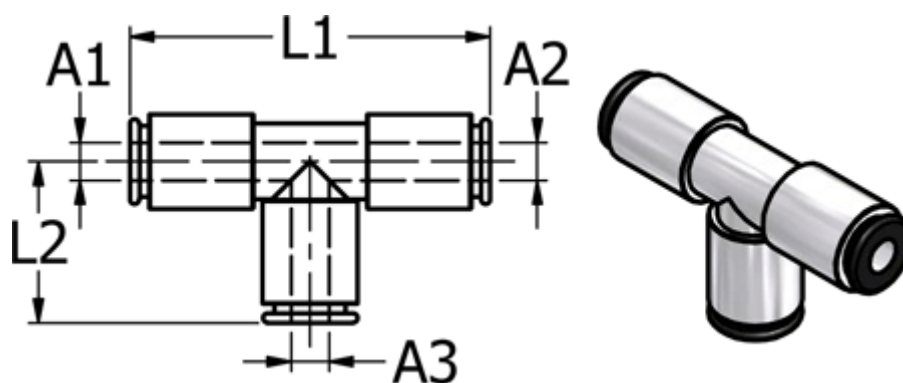

Article number: 586749006

Description: Push-in fitting 749.006, $\text{Ø}6 / \text{Ø}6 / \text{Ø}6$
Tee connector

Measures

Ext. hose diameter A1 = 6

Ext. hose diameter A2 = 6

Ext. hose diameter A3 = 6

L1 = 28